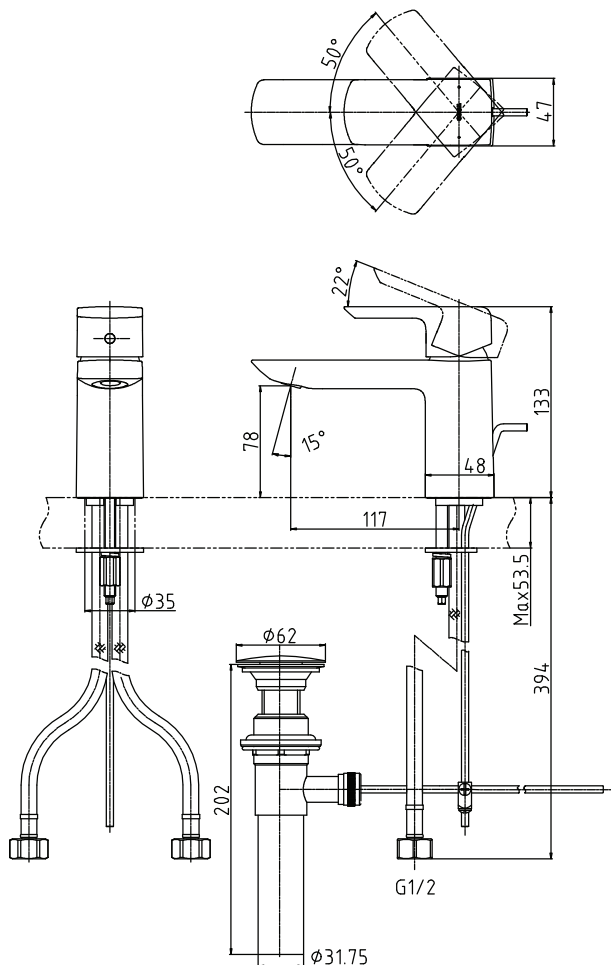

GR Series
Single Lever Lavatory Faucet
(w/ pop-up waste)

reddot award 2017
winner

Features

- Design Concept is Gorgeous and Regal
- Long lasting, comfort glide mechanism for a smooth operation
- High corrosion resistance plating
- TOTO aerated water technology, ECOCAP adds air to the water to achieve full water jet with less amount of water usage.

Specifications

Finish : Chrome

Material : Brass

Water Pressure : 0.05 ~ 1.0 Mpa

Parts Description

- **TLG02301B**
Single Lever Lavatory Faucet
(w/ pop-up waste)

TLG02301B

Please consult a TOTO representative for details

Flow Rate